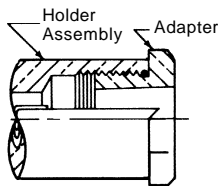

100 SERIES (NON-EJECTOR) WATER COOLED ELECTRODE HOLDERS

NSRW Co., Inc. (800) 933-6779, FAX: (205) 663-3221 Authorized Distributor CMW Inc.

ADAPTERS FOR USE WITH THREADED

HOLDER ASSEMBLY PART NUMBER	HOLDER SIZE					Water Connection Head Sub-Assembly Include Parts: 4 5 7 8 15 17	⑧ Stationary Tube	⑪ Sliding Tube	⑫ Barrel
	A Major Taper Dia.	B Barrel Dia.	C Barrel Length	D Taper Or Thread	E Engagement with Std. Electrode				
18-101 18-102 18-103 18-104	.463	3/4 7/8 1 1 1/4	3	4RW 1MT	1/2	18-10091-3	18-10044-3	18-10046-3	18-11110-3 18-11210-3 18-11310-3 18-11410-3
18-106 18-107 18-108	.625	1 1 1/4 1 1/2	3	5RW 2MT	3/4	18-10092-3	18-10045-3	18-10047-3	18-11610-3 18-11710-3 18-11810-3
18-111 18-112 18-113 18-114	.463	3/4 7/8 1 1 1/4	8	4RW 1MT	1/2	18-10091-8	18-10044-8	18-10046-8	18-11110-8 18-11210-8 18-11310-8 18-11410-8
18-116 18-117 18-118	.625	1 1 1/4 1 1/2	8	5RW 2MT	3/4	18-10092-8	18-10045-8	18-10047-8	18-11610-8 18-11710-8 18-11810-8
18-119 18-120	.875	1 1/4 1 1/2	8	7RW 3MT	1 1/8	18-10092-8	18-10045-8	18-10047-8	18-11910-8 18-12010-8
18-131 18-132 18-133 18-134	.463	3/4 7/8 1 1 1/4	12	4RW 1MT	1/2	18-10091-12	18-10044-12	18-10046-8	18-11110-12 18-11210-12 18-11310-12 18-11410-12
18-136 18-137 18-138	.625	1 1 1/4 1 1/2	12	5RW 2MT	3/4	18-10092-12	18-10045-12	18-10047-8	18-11610-12 18-11710-12 18-11810-12
18-169 18-170 18-171	—	1 1 1/4 1 1/2	8	5/8-18	9/16	18-10092-8	18-10045-8	18-10047-8	18-16910-8 18-17010-8 18-17110-8
18-172 18-173 18-174	—	1 1 1/4 1 1/2	8	7/8-14	9/16	18-10092-8	18-10045-8	18-10047-8	18-17210-8 18-17310-8 18-17410-8
18-175 18-176	—	1 1/4 1 1/2	8	1-14	3/4	18-10092-8	18-10045-8	18-10047-8	18-17510-8 18-17610-8