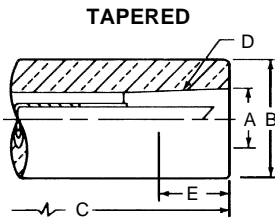

100 SERIES (NON-EJECTOR) WATER COOLED ELECTRODE HOLDERS

NSRW Co., Inc. (800) 933-6779, FAX: (205) 663-3221 Authorized Distributor CMW Inc.

ADAPTERS FOR USE WITH THREADED

HOLDER ASSEMBLY PART NUMBER	HOLDER SIZE					Water Connection Head Sub-Assembly Include Parts: 4 5 7 8 15 17	⑧ Stationary Tube	⑪ Sliding Tube	⑫ Barrel
	A Major Taper Dia.	B Barrel Dia.	C Barrel Length	D Taper Or Thread	E Engagement with Std. Electrode				
18-101 18-102 18-103 18-104	.463	3/4 7/8 1 1 1/4	3	4RW 1MT	1/2	18-10091-3	18-10044-3	18-10046-3	18-11110-3 18-11210-3 18-11310-3 18-11410-3
18-106 18-107 18-108	.625	1 1 1/4 1 1/2	3	5RW 2MT	3/4	18-10092-3	18-10045-3	18-10047-3	18-11610-3 18-11710-3 18-11810-3
18-111 18-112 18-113 18-114	.463	3/4 7/8 1 1 1/4	8	4RW 1MT	1/2	18-10091-8	18-10044-8	18-10046-8	18-11110-8 18-11210-8 18-11310-8 18-11410-8
18-116 18-117 18-118	.625	1 1 1/4 1 1/2	8	5RW 2MT	3/4	18-10092-8	18-10045-8	18-10047-8	18-11610-8 18-11710-8 18-11810-8
18-119 18-120	.875	1 1/4 1 1/2	8	7RW 3MT	1 1/8	18-10092-8	18-10045-8	18-10047-8	18-11910-8 18-12010-8
18-131 18-132 18-133 18-134	.463	3/4 7/8 1 1 1/4	12	4RW 1MT	1/2	18-10091-12	18-10044-12	18-10046-8	18-11110-12 18-11210-12 18-11310-12 18-11410-12
18-136 18-137 18-138	.625	1 1 1/4 1 1/2	12	5RW 2MT	3/4	18-10092-12	18-10045-12	18-10047-8	18-11610-12 18-11710-12 18-11810-12
18-169 18-170 18-171	—	1 1 1/4 1 1/2	8	5/8-18	9/16	18-10092-8	18-10045-8	18-10047-8	18-16910-8 18-17010-8 18-17110-8
18-172 18-173 18-174	—	1 1 1/4 1 1/2	8	7/8-14	9/16	18-10092-8	18-10045-8	18-10047-8	18-17210-8 18-17310-8 18-17410-8
18-175 18-176	—	1 1/4 1 1/2	8	1-14	3/4	18-10092-8	18-10045-8	18-10047-8	18-17510-8 18-17610-8