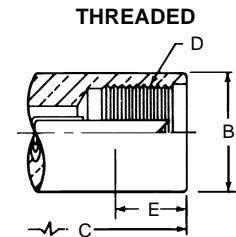

100 SERIES (NON-EJECTOR) WATER COOLED ELECTRODE HOLDERS

NSRW Co., Inc. (800) 933-6779, FAX: (205) 663-3221 Authorized Distributor CMW Inc.

ADAPTERS FOR USE WITH THREADED

HOLDER ASSEMBLY PART NUMBER	HOLDER SIZE					Water Connection Head Sub-Assembly Include Parts: 4 5 7 8 15 17	⑧ Stationary Tube	⑪ Sliding Tube	⑫ Barrel
	A Major Taper Dia.	B Barrel Dia.	C Barrel Length	D Taper Or Thread	E Engagement with Std. Electrode				
18-101 18-102 18-103 18-104	.463	3/4 7/8 1 1 1/4	3	4RW 1MT	1/2	18-10091-3	18-10044-3	18-10046-3	18-11110-3 18-11210-3 18-11310-3 18-11410-3
18-106 18-107 18-108	.625	1 1 1/4 1 1/2	3	5RW 2MT	3/4	18-10092-3	18-10045-3	18-10047-3	18-11610-3 18-11710-3 18-11810-3
18-111 18-112 18-113 18-114	.463	3/4 7/8 1 1 1/4	8	4RW 1MT	1/2	18-10091-8	18-10044-8	18-10046-8	18-11110-8 18-11210-8 18-11310-8 18-11410-8
18-116 18-117 18-118	.625	1 1 1/4 1 1/2	8	5RW 2MT	3/4	18-10092-8	18-10045-8	18-10047-8	18-11610-8 18-11710-8 18-11810-8
18-119 18-120	.875	1 1/4 1 1/2	8	7RW 3MT	1 1/8	18-10092-8	18-10045-8	18-10047-8	18-11910-8 18-12010-8
18-131 18-132 18-133 18-134	.463	3/4 7/8 1 1 1/4	12	4RW 1MT	1/2	18-10091-12	18-10044-12	18-10046-8	18-11110-12 18-11210-12 18-11310-12 18-11410-12
18-136 18-137 18-138	.625	1 1 1/4 1 1/2	12	5RW 2MT	3/4	18-10092-12	18-10045-12	18-10047-8	18-11610-12 18-11710-12 18-11810-12
18-169 18-170 18-171	—	1 1 1/4 1 1/2	8	5/8-18	9/16	18-10092-8	18-10045-8	18-10047-8	18-16910-8 18-17010-8 18-17110-8
18-172 18-173 18-174	—	1 1 1/4 1 1/2	8	7/8-14	9/16	18-10092-8	18-10045-8	18-10047-8	18-17210-8 18-17310-8 18-17410-8
18-175 18-176	—	1 1/4 1 1/2	8	1-14	3/4	18-10092-8	18-10045-8	18-10047-8	18-17510-8 18-17610-8