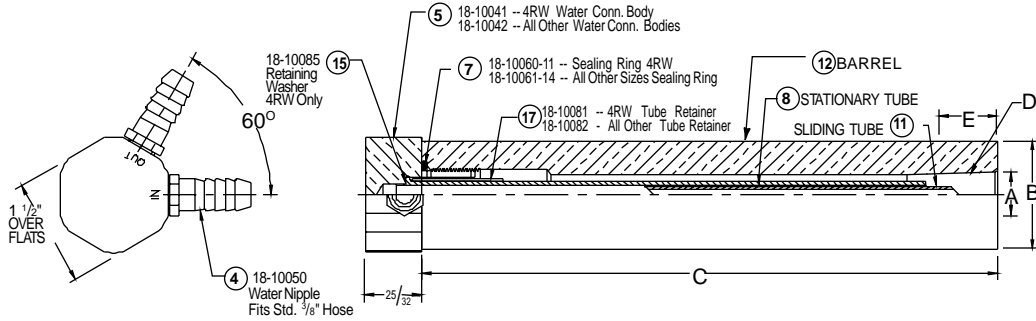

100 SERIES (NON-EJECTOR) WATER COOLED ELECTRODE HOLDERS

NSRW Co., Inc. (800) 933-6779, FAX: (205) 663-3221 Authorized Distributor CMW Inc.

ADAPTERS FOR USE WITH THREADED

HOLDER ASSEMBLY PART NUMBER	HOLDER SIZE					Water Connection Head Sub-Assembly Include Parts: 4 5 7 8 15 17	⑧ Stationary Tube	⑪ Sliding Tube	⑫ Barrel
	A Major Taper Dia.	B Barrel Dia.	C Barrel Length	D Taper Or Thread	E Engagement with Std. Electrode				
18-101 18-102 18-103 18-104	.463	3/4 7/8 1 1 1/4	3	4RW 1MT	1/2	18-10091-3	18-10044-3	18-10046-3	18-11110-3 18-11210-3 18-11310-3 18-11410-3
18-106 18-107 18-108	.625	1 1 1/4 1 1/2	3	5RW 2MT	3/4	18-10092-3	18-10045-3	18-10047-3	18-11610-3 18-11710-3 18-11810-3
18-111 18-112 18-113 18-114	.463	3/4 7/8 1 1 1/4	8	4RW 1MT	1/2	18-10091-8	18-10044-8	18-10046-8	18-11110-8 18-11210-8 18-11310-8 18-11410-8
18-116 18-117 18-118	.625	1 1 1/4 1 1/2	8	5RW 2MT	3/4	18-10092-8	18-10045-8	18-10047-8	18-11610-8 18-11710-8 18-11810-8
18-119 18-120	.875	1 1/4 1 1/2	8	7RW 3MT	1 1/8	18-10092-8	18-10045-8	18-10047-8	18-11910-8 18-12010-8
18-131 18-132 18-133 18-134	.463	3/4 7/8 1 1 1/4	12	4RW 1MT	1/2	18-10091-12	18-10044-12	18-10046-8	18-11110-12 18-11210-12 18-11310-12 18-11410-12
18-136 18-137 18-138	.625	1 1 1/4 1 1/2	12	5RW 2MT	3/4	18-10092-12	18-10045-12	18-10047-8	18-11610-12 18-11710-12 18-11810-12
18-169 18-170 18-171	—	1 1 1/4 1 1/2	8	5/8-18	9/16	18-10092-8	18-10045-8	18-10047-8	18-16910-8 18-17010-8 18-17110-8
18-172 18-173 18-174	—	1 1 1/4 1 1/2	8	7/8-14	9/16	18-10092-8	18-10045-8	18-10047-8	18-17210-8 18-17310-8 18-17410-8
18-175 18-176	—	1 1/4 1 1/2	8	1-14	3/4	18-10092-8	18-10045-8	18-10047-8	18-17510-8 18-17610-8