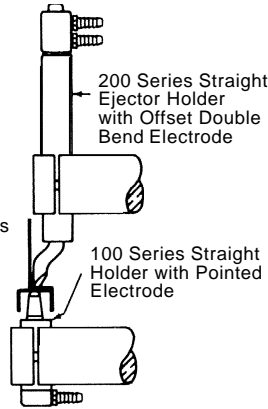

600 Series Universal Holders with Standard Electrodes

950 Series Paddle Holder with Socket Offset Electrode

950 Series Paddle Holder with Socket Truncated Cone Electrode

600 Series Universal Holders with Pointed Single Bend Electrodes

200 Series Straight Ejector Holder with Offset Double Bend Electrode

100 Series Straight Holder with Pointed Electrode

200 Series Straight Ejector Holder with Pointed Double Bend Electrode

500 Series Heavy Duty Holder with 30° Offset Electrode