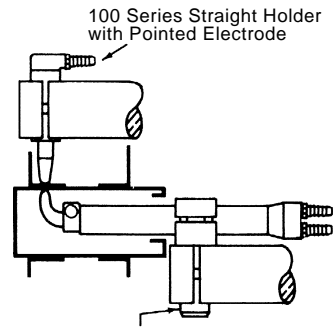

400 Series Light Duty Offset Holders with Pointed Electrodes

100 Series Straight Holder with Pointed Electrode

950 Series Paddle Holder with Socket Offset Electrode

300 Series Premium Ejector Holder with Offset Electrode

400 Series Light Duty Holder-Reverse Shank with Offset Electrode

600 Series Universal Holder with Pointed Electrode

400 Series Light Duty Offset Holder with Dome Single Bend Electrode

900 Series Light Duty Universal Holder with Socket Radius Electrode

100 Series Straight Holder with Pointed Electrode

600 Series Universal Holder with Single Bend Electrode