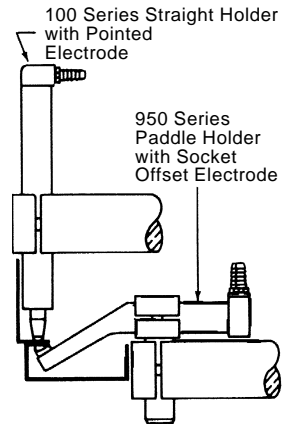

500 Series Heavy Duty Offset Holder with Dome Electrode

600 Series Universal Holder (30° "T" Connection) with Dome Electrode

100 Series Straight Holder with Pointed Electrode

900 Series Light Duty Universal Holder with Socket

400 Series Light Duty Offset Holders with Pointed Electrodes

100 Series Straight Holder with Pointed Electrode

950 Series Paddle Holder with Socket Offset Electrode

300 Series Premium Ejector Holder with Offset Electrode