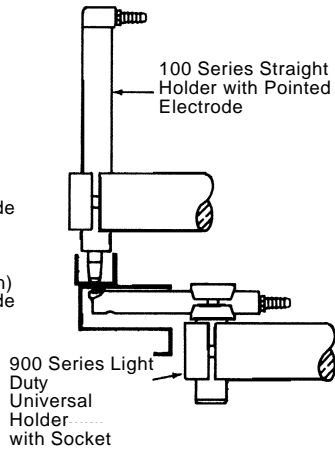

600 Series Universal Holders with Standard Electrodes

950 Series Paddle Holder with Socket Offset Electrode

950 Series Paddle Holder with Socket Truncated Cone Electrode

600 Series Universal Holders with Pointed Single Bend Electrodes

200 Series Straight Ejector Holder with Offset Double Bend Electrode

100 Series Straight Holder with Pointed Electrode

200 Series Straight Ejector Holder with Pointed Double Bend Electrode

500 Series Heavy Duty Holder with 30° Offset Electrode

500 Series Heavy Duty Offset Holder with Dome Electrode

600 Series Universal Holder (30° "T" Connection) with Dome Electrode

100 Series Straight Holder with Pointed Electrode

900 Series Light Duty Universal Holder with Socket