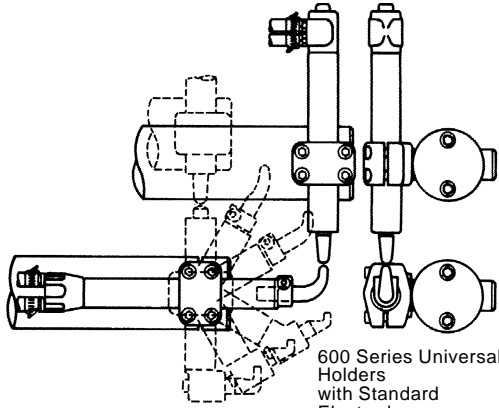

600 Series Universal Holders with Standard Electrodes

950 Series Paddle Holder with Socket Offset Electrode

950 Series Paddle Holder with Socket Truncated Cone Electrode

600 Series Universal Holders with Pointed Single Bend Electrodes

200 Series Straight Ejector Holder with Offset Double Bend Electrode

100 Series Straight Holder with Pointed Electrode

200 Series Straight Ejector Holder with Pointed Double Bend Electrode

500 Series Heavy Duty Holder with 30° Offset Electrode

500 Series Heavy Duty Offset Holder with Dome Electrode

600 Series Universal Holder (30° "T" Connection) with Dome Electrode

100 Series Straight Holder with Pointed Electrode

900 Series Light Duty Universal Holder with Socket

400 Series Light Duty Offset Holders with Pointed Electrodes

100 Series Straight Holder with Pointed Electrode

950 Series Paddle Holder with Socket Offset Electrode

300 Series Premium Ejector Holder with Offset Electrode