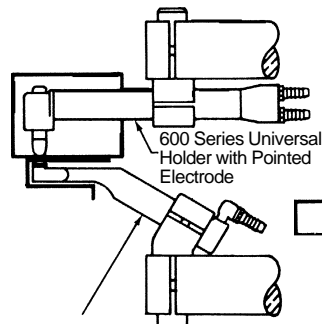

400 Series Light Duty Offset Holders with Pointed Electrodes

100 Series Straight Holder with Pointed Electrode

950 Series Paddle Holder with Socket Offset Electrode

300 Series Premium Ejector Holder with Offset Electrode

400 Series Light Duty Holder-Reverse Shank with Offset Electrode

600 Series Universal Holder with Pointed Electrode

400 Series Light Duty Offset Holder with Dome Single Bend Electrode

900 Series Light Duty Universal Holder with Socket Radius Electrode