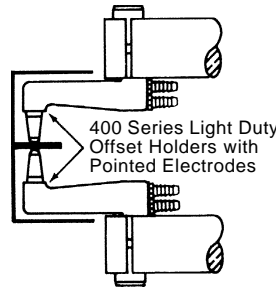

200 Series Straight Ejector Holder with Offset Double Bend Electrode

100 Series Straight Holder with Pointed Electrode

200 Series Straight Ejector Holder with Pointed Double Bend Electrode

500 Series Heavy Duty Holder with 30° Offset Electrode

500 Series Heavy Duty Offset Holder with Dome Electrode

600 Series Universal Holder (30° "T" Connection) with Dome Electrode

100 Series Straight Holder with Pointed Electrode

900 Series Light Duty Universal Holder with Socket