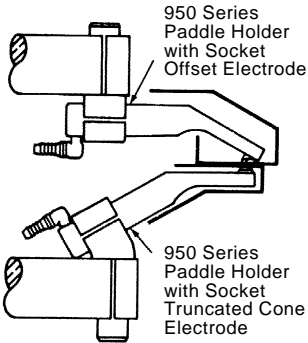

600 Series Universal Holders with Standard Electrodes

950 Series Paddle Holder with Socket Offset Electrode

950 Series Paddle Holder with Socket Truncated Cone Electrode

600 Series Universal Holders with Pointed Single Bend Electrodes

200 Series Straight Ejector Holder with Offset Double Bend Electrode

100 Series Straight Holder with Pointed Electrode

200 Series Straight Ejector Holder with Pointed Double Bend Electrode

500 Series Heavy Duty Holder with 30° Offset Electrode

500 Series Heavy Duty Offset Holder with Dome Electrode

600 Series Universal Holder (30° "T" Connection) with Dome Electrode

100 Series Straight Holder with Pointed Electrode

900 Series Light Duty Universal Holder with Socket

400 Series Light Duty Offset Holders with Pointed Electrodes

100 Series Straight Holder with Pointed Electrode

950 Series Paddle Holder with Socket Offset Electrode

300 Series Premium Ejector Holder with Offset Electrode