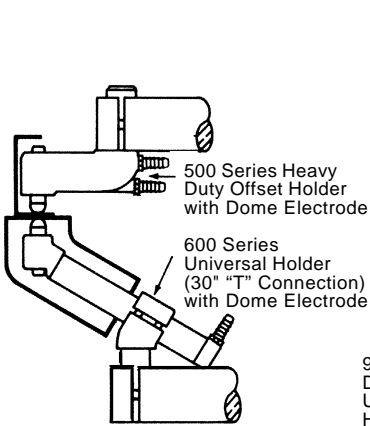

600 Series Universal Holders with Standard Electrodes

950 Series Paddle Holder with Socket Offset Electrode

950 Series Paddle Holder with Socket Truncated Cone Electrode

600 Series Universal Holders with Pointed Single Bend Electrodes

200 Series Straight Ejector Holder with Offset Double Bend Electrode

100 Series Straight Holder with Pointed Electrode

200 Series Straight Ejector Holder with Pointed Double Bend Electrode

500 Series Heavy Duty Holder with 30° Offset Electrode

500 Series Heavy Duty Offset Holder with Dome Electrode

600 Series Universal Holder (30° "T" Connection) with Dome Electrode

100 Series Straight Holder with Pointed Electrode

900 Series Light Duty Universal Holder with Socket