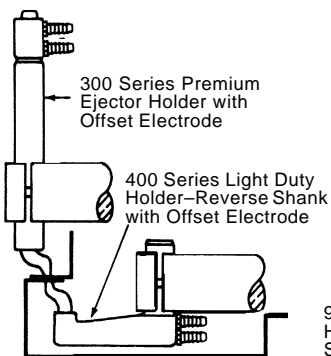

500 Series Heavy Duty Offset Holder with Dome Electrode

600 Series Universal Holder (30° "T" Connection) with Dome Electrode

100 Series Straight Holder with Pointed Electrode

900 Series Light Duty Universal Holder with Socket

400 Series Light Duty Offset Holders with Pointed Electrodes

100 Series Straight Holder with Pointed Electrode

950 Series Paddle Holder with Socket Offset Electrode

300 Series Premium Ejector Holder with Offset Electrode