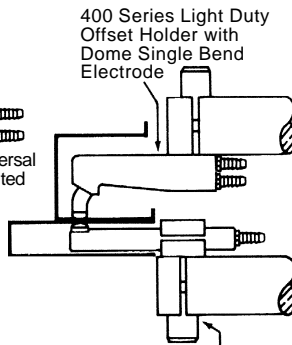

500 Series Heavy Duty Offset Holder with Dome Electrode

600 Series Universal Holder (30° "T" Connection) with Dome Electrode

100 Series Straight Holder with Pointed Electrode

900 Series Light Duty Universal Holder with Socket

400 Series Light Duty Offset Holders with Pointed Electrodes

100 Series Straight Holder with Pointed Electrode

950 Series Paddle Holder with Socket Offset Electrode

300 Series Premium Ejector Holder with Offset Electrode

400 Series Light Duty Holder-Reverse Shank with Offset Electrode

600 Series Universal Holder with Pointed Electrode

400 Series Light Duty Offset Holder with Dome Single Bend Electrode

900 Series Light Duty Universal Holder with Socket Radius Electrode