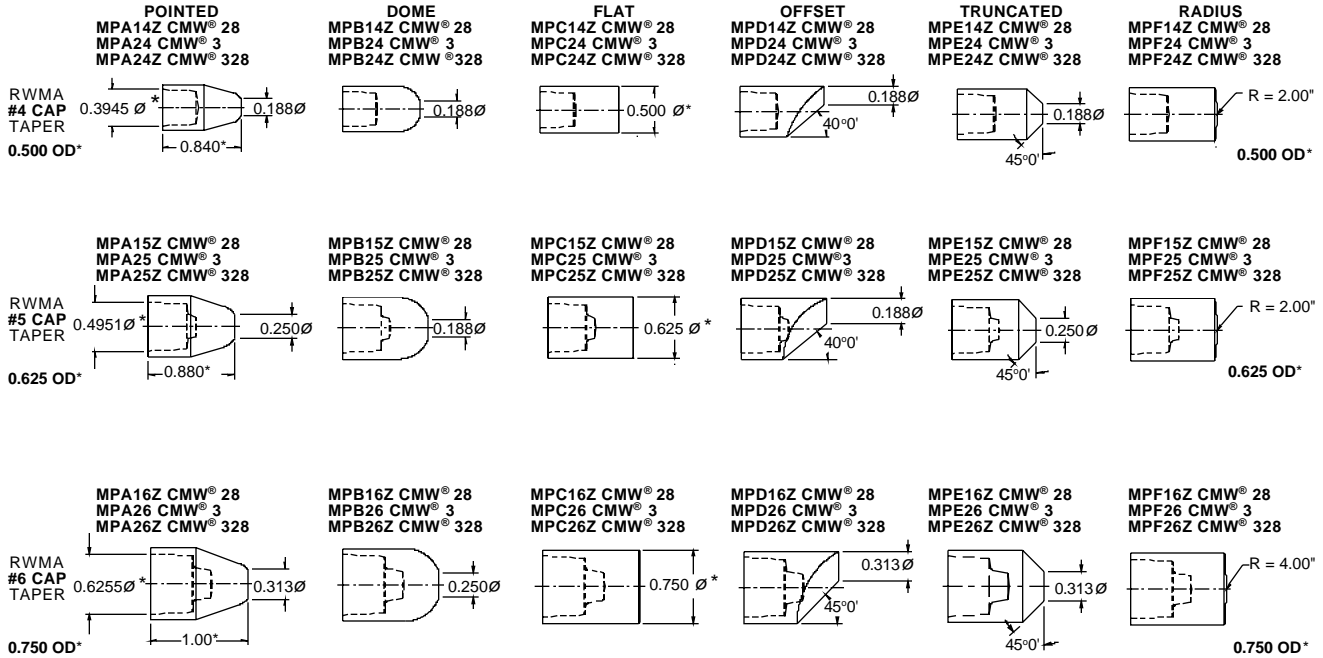

CAPELECTRODES

NSRW Co., Inc. (800) 933-6779, FAX: (205) 663-3221 Authorized Distributor CMW Inc.

These economical, quick change caps are made of long-lasting, highly-efficient CMW[®] 28, CMW[®] 3, and CMW[®] 328 ALLOYS, precision manufactured to exacting tolerances in a wide range of standard configurations or to your special requirements

CMW FEMALE CAP ELECTRODES

ALL DIM. MARKED WITH AN (*) ARE COMMON TO EACH CAP IN A HORIZONTAL LINE.

CMW MALE CAP ELECTRODES

ALL DIM. MARKED WITH AN (*) ARE COMMON TO EACH CAP IN A HORIZONTAL LINE.